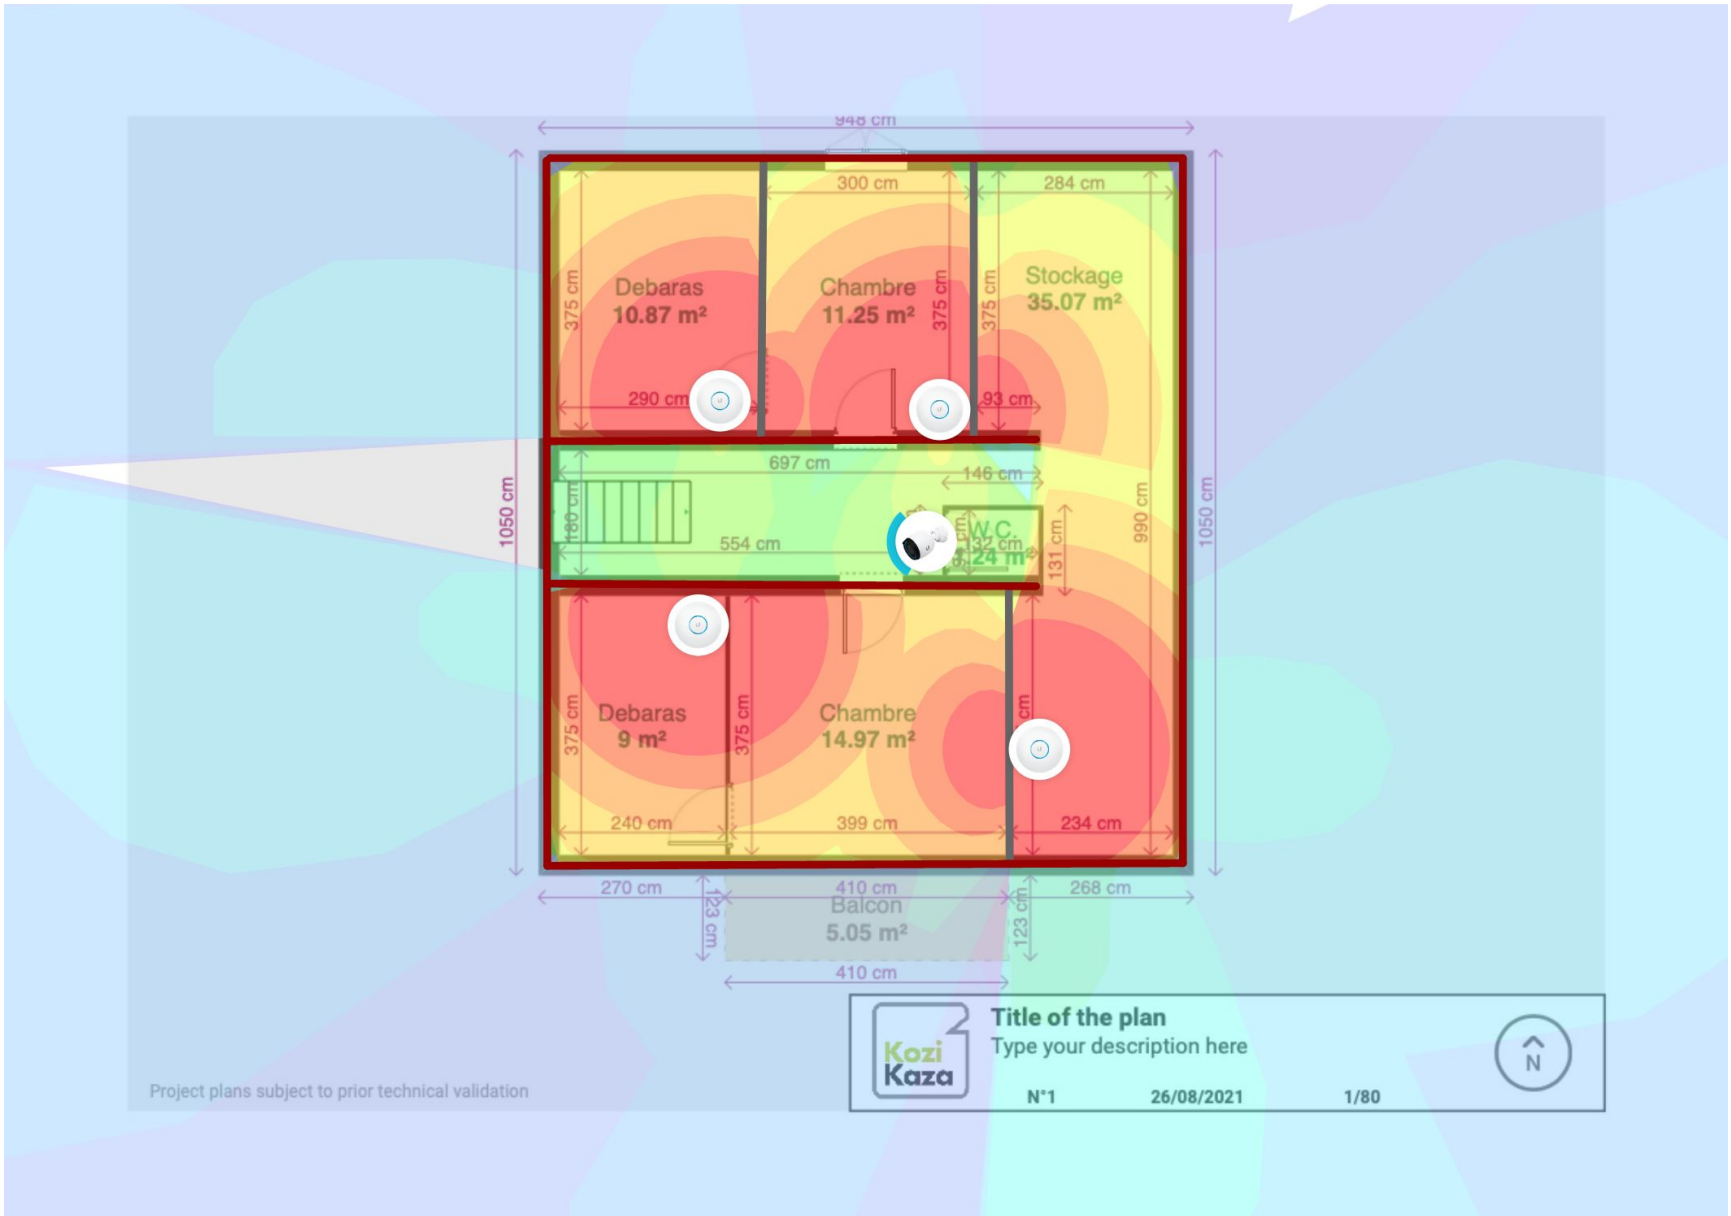

rdc Layout

rdc Estimated 2.4 GHz WiFi Coverage

Project plans subject to prior technical validation

Kozi Kaza Title of the plan
Type your description here

N°1 26/08/2021 1/72

rdc Estimated 5 GHz WiFi Coverage

Project plans subject to prior technical validation

Kozi Kaza Title of the plan
Type your description here

N°1 26/08/2021 1/72

rdc Estimated Video Surveillance Coverage

rdc+1 Layout

rdc+1 Estimated 2.4 GHz WiFi Coverage

Project plans subject to prior technical validation

Kozi Kaza Title of the plan
Type your description here

N°1 26/08/2021 1/80

rdc+1 Estimated 5 GHz WiFi Coverage

Project plans subject to prior technical validation

Kozi Kaza Title of the plan
Type your description here

N°1 26/08/2021 1/80

rdc+1 Estimated Video Surveillance Coverage

rdc-1 Layout

rdc-1 Estimated 2.4 GHz WiFi Coverage

rdc-1 Estimated 5 GHz WiFi Coverage