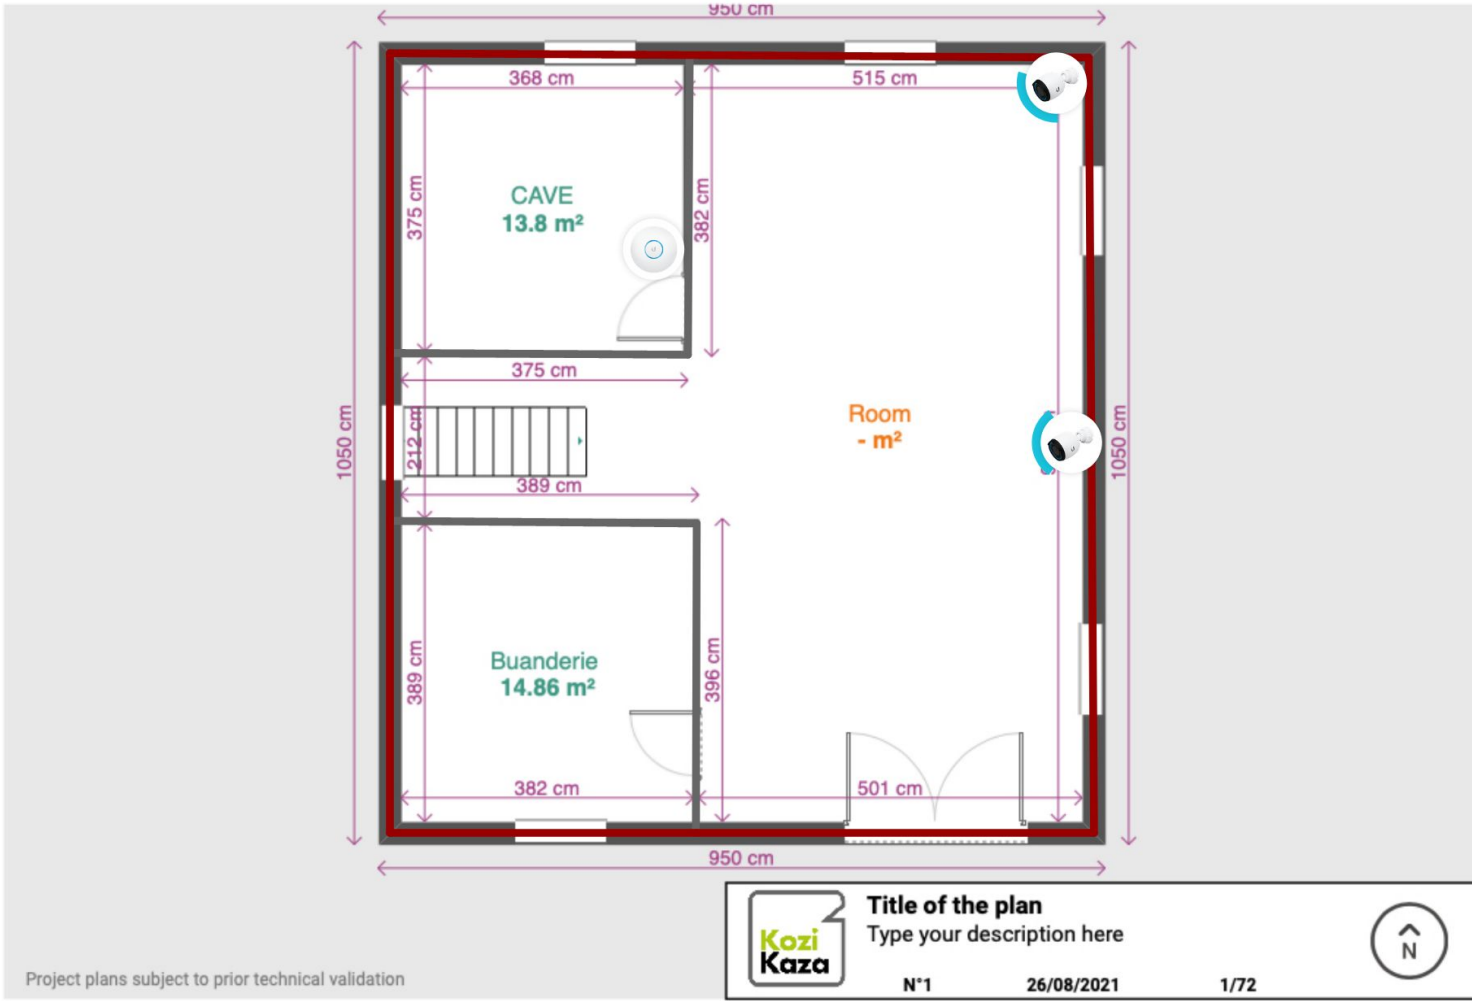

Kozi Kaza Title of the plan
Type your description here

N°1 26/08/2021 1/80

rdc+1 Estimated Video Surveillance Coverage

rdc-1 Layout

rdc-1 Estimated 2.4 GHz WiFi Coverage

rdc-1 Estimated 5 GHz WiFi Coverage

rdc-1 Estimated Video Surveillance Coverage