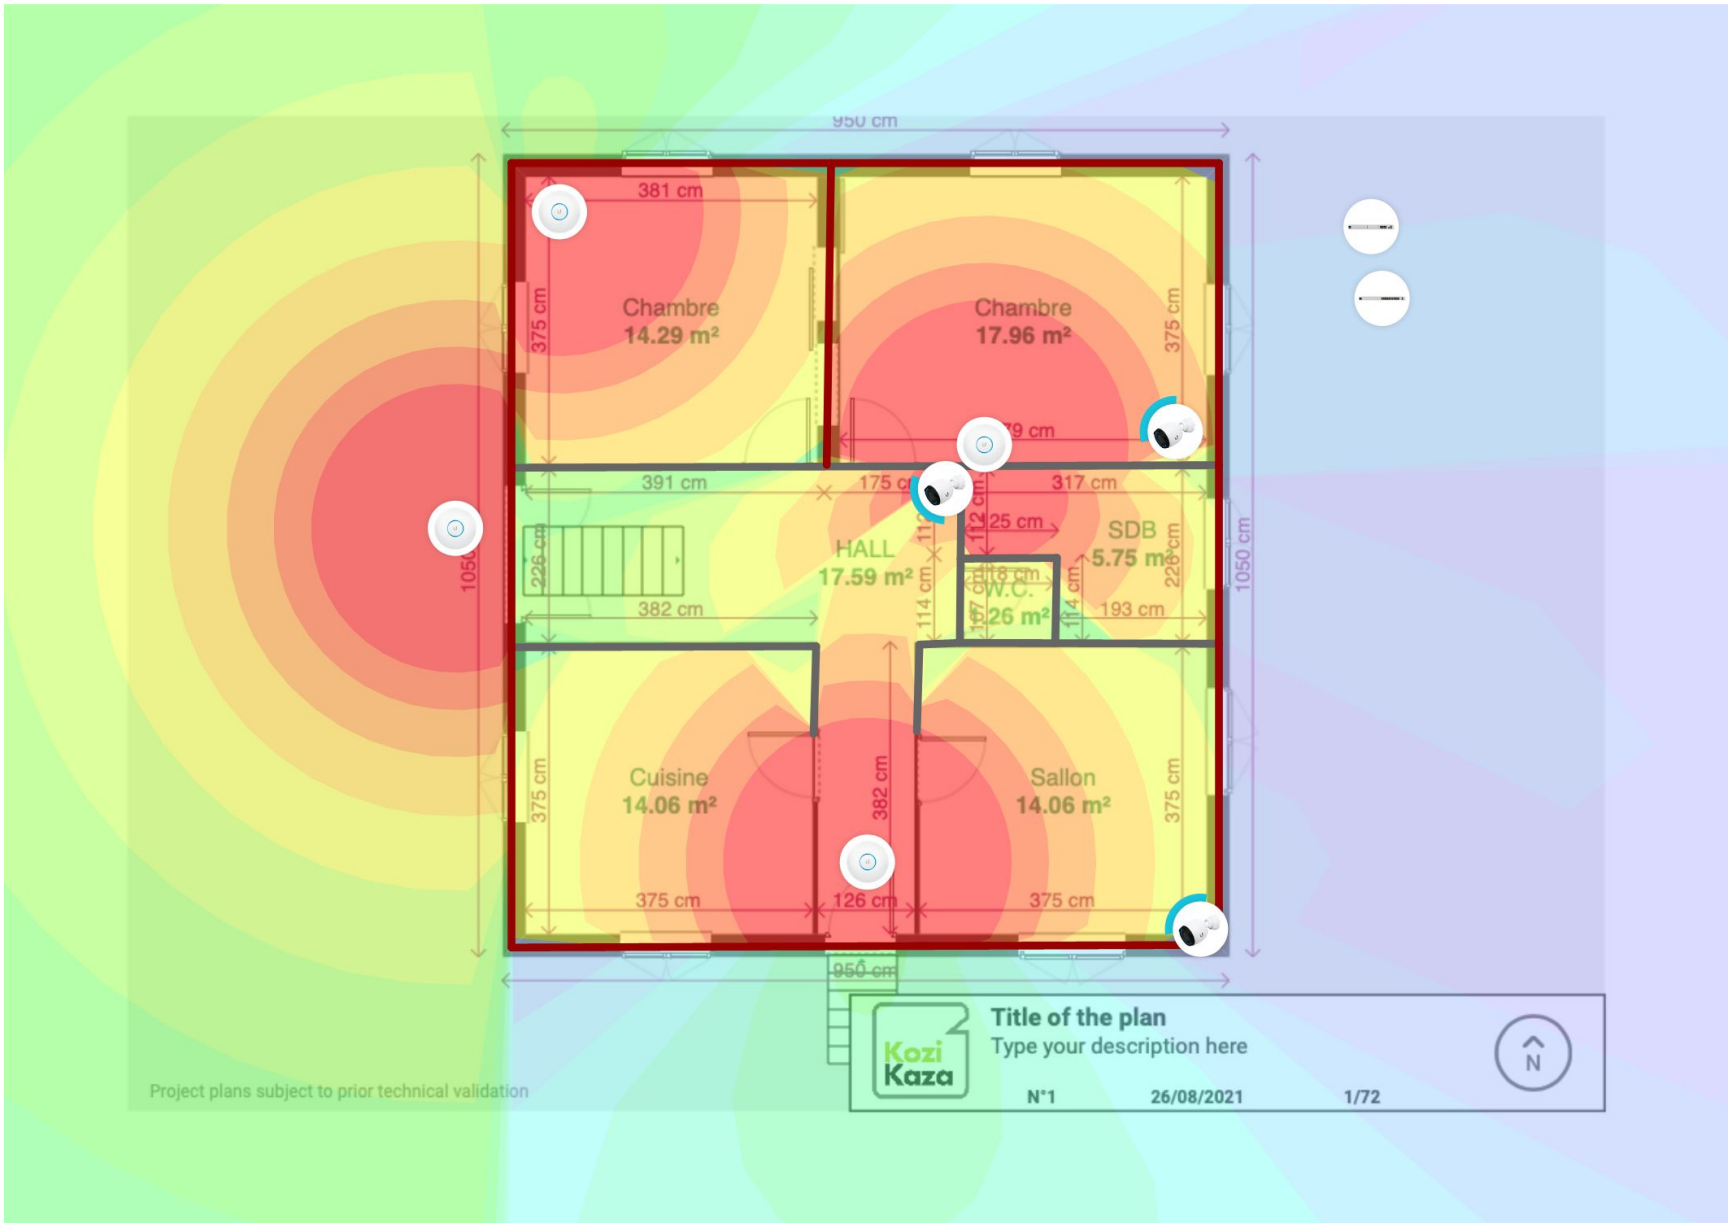

rdc Layout

rdc Estimated 2.4 GHz WiFi Coverage

Project plans subject to prior technical validation

Kozi Kaza Title of the plan
Type your description here

N°1 26/08/2021 1/72

rdc Estimated 5 GHz WiFi Coverage

Project plans subject to prior technical validation

Kozi Kaza Title of the plan
Type your description here

N°1 26/08/2021 1/72

rdc Estimated Video Surveillance Coverage

rdc+1 Layout

rdc+1 Estimated 2.4 GHz WiFi Coverage

Project plans subject to prior technical validation

Kozi Kaza Title of the plan
Type your description here

N°1 26/08/2021 1/80

rdc+1 Estimated 5 GHz WiFi Coverage

Project plans subject to prior technical validation

Kozi Kaza Title of the plan
Type your description here

N°1 26/08/2021 1/80

rdc+1 Estimated Video Surveillance Coverage

rdc-1 Layout

rdc-1 Estimated 2.4 GHz WiFi Coverage

rdc-1 Estimated 5 GHz WiFi Coverage