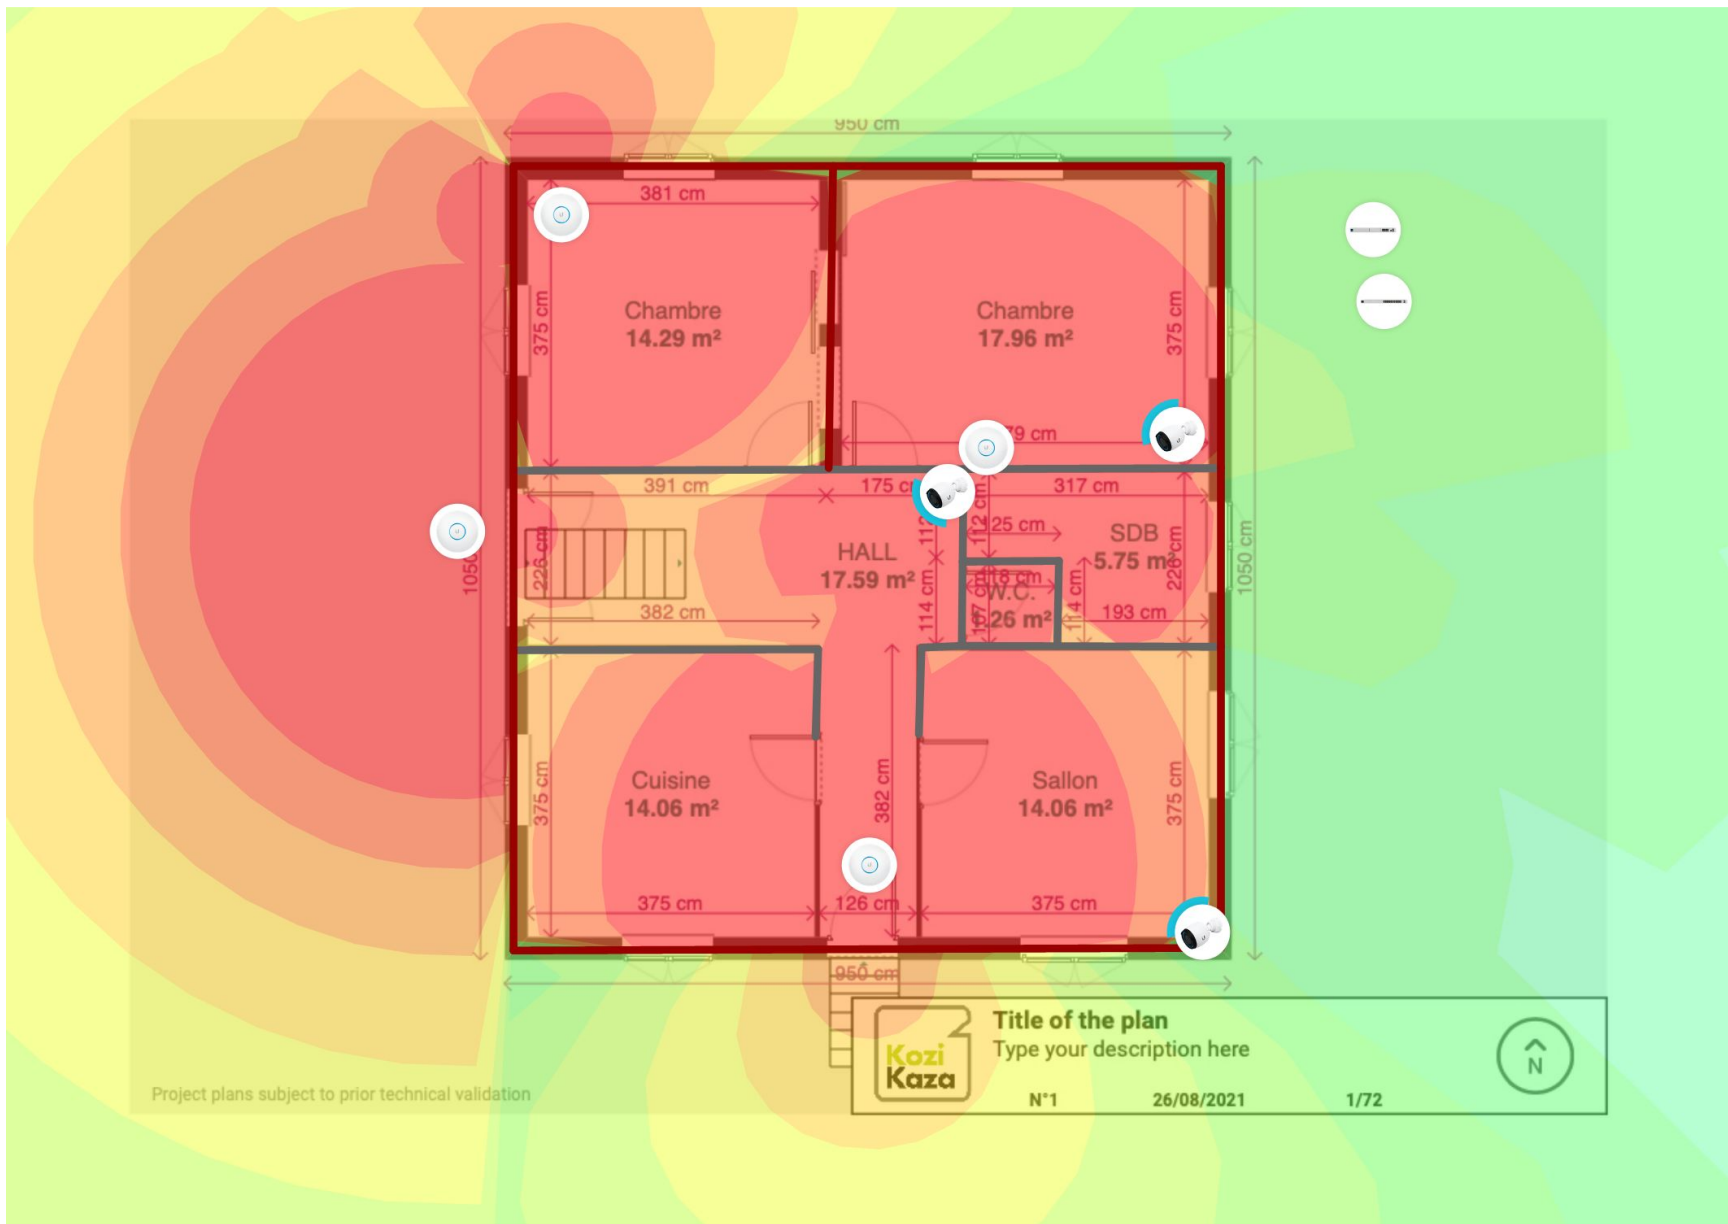

rdc Layout

rdc Estimated 2.4 GHz WiFi Coverage

Project plans subject to prior technical validation

Kozi Kaza Title of the plan
Type your description here

N°1 26/08/2021 1/72

rdc Estimated 5 GHz WiFi Coverage

Project plans subject to prior technical validation

Kozi Kaza Title of the plan
Type your description here

N°1 26/08/2021 1/72

rdc Estimated Video Surveillance Coverage

rdc+1 Layout

rdc+1 Estimated 2.4 GHz WiFi Coverage

Project plans subject to prior technical validation

Kozi Kaza Title of the plan
Type your description here

N°1 26/08/2021 1/80

rdc+1 Estimated 5 GHz WiFi Coverage

Project plans subject to prior technical validation

Kozi Kaza Title of the plan
Type your description here

N°1 26/08/2021 1/80

rdc+1 Estimated Video Surveillance Coverage

rdc-1 Layout

rdc-1 Estimated 2.4 GHz WiFi Coverage

rdc-1 Estimated 5 GHz WiFi Coverage