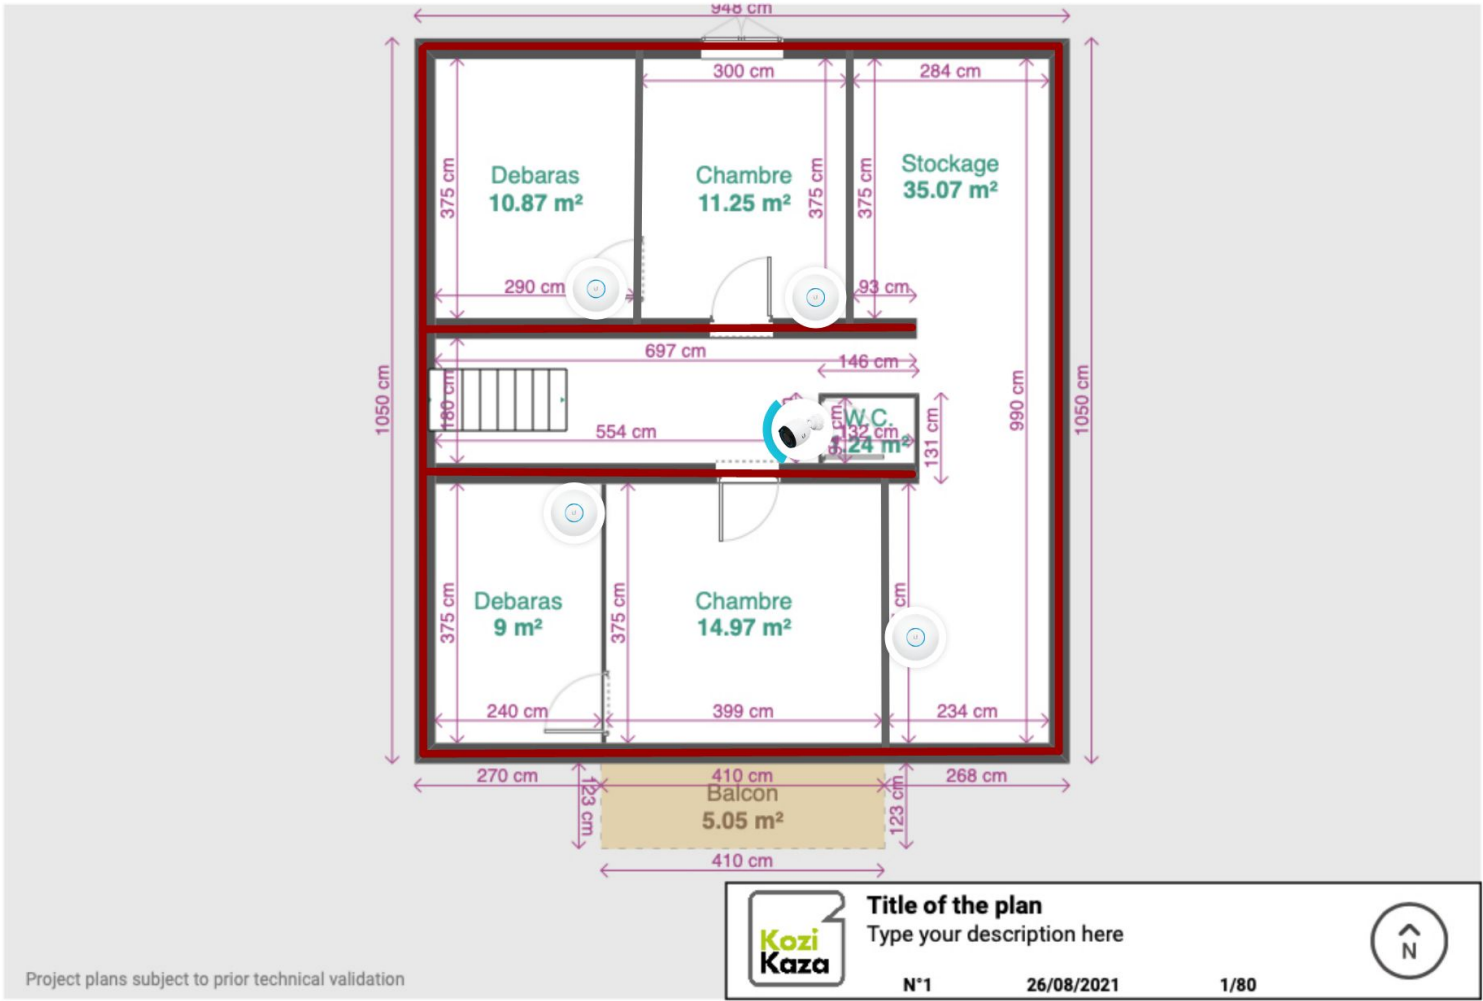

rdc Layout

rdc Estimated 2.4 GHz WiFi Coverage

Project plans subject to prior technical validation

Kozi Kaza Title of the plan
Type your description here

N°1 26/08/2021 1/72

rdc Estimated 5 GHz WiFi Coverage

Project plans subject to prior technical validation

Kozi Kaza Title of the plan
Type your description here

N°1 26/08/2021 1/72

rdc Estimated Video Surveillance Coverage

rdc+1 Layout

rdc+1 Estimated 2.4 GHz WiFi Coverage

Project plans subject to prior technical validation

Kozi Kaza Title of the plan
Type your description here

N°1 26/08/2021 1/80

rdc+1 Estimated 5 GHz WiFi Coverage

Project plans subject to prior technical validation

Kozi Kaza Title of the plan
Type your description here

N°1 26/08/2021 1/80

rdc+1 Estimated Video Surveillance Coverage

rdc-1 Layout

rdc-1 Estimated 2.4 GHz WiFi Coverage

rdc-1 Estimated 5 GHz WiFi Coverage