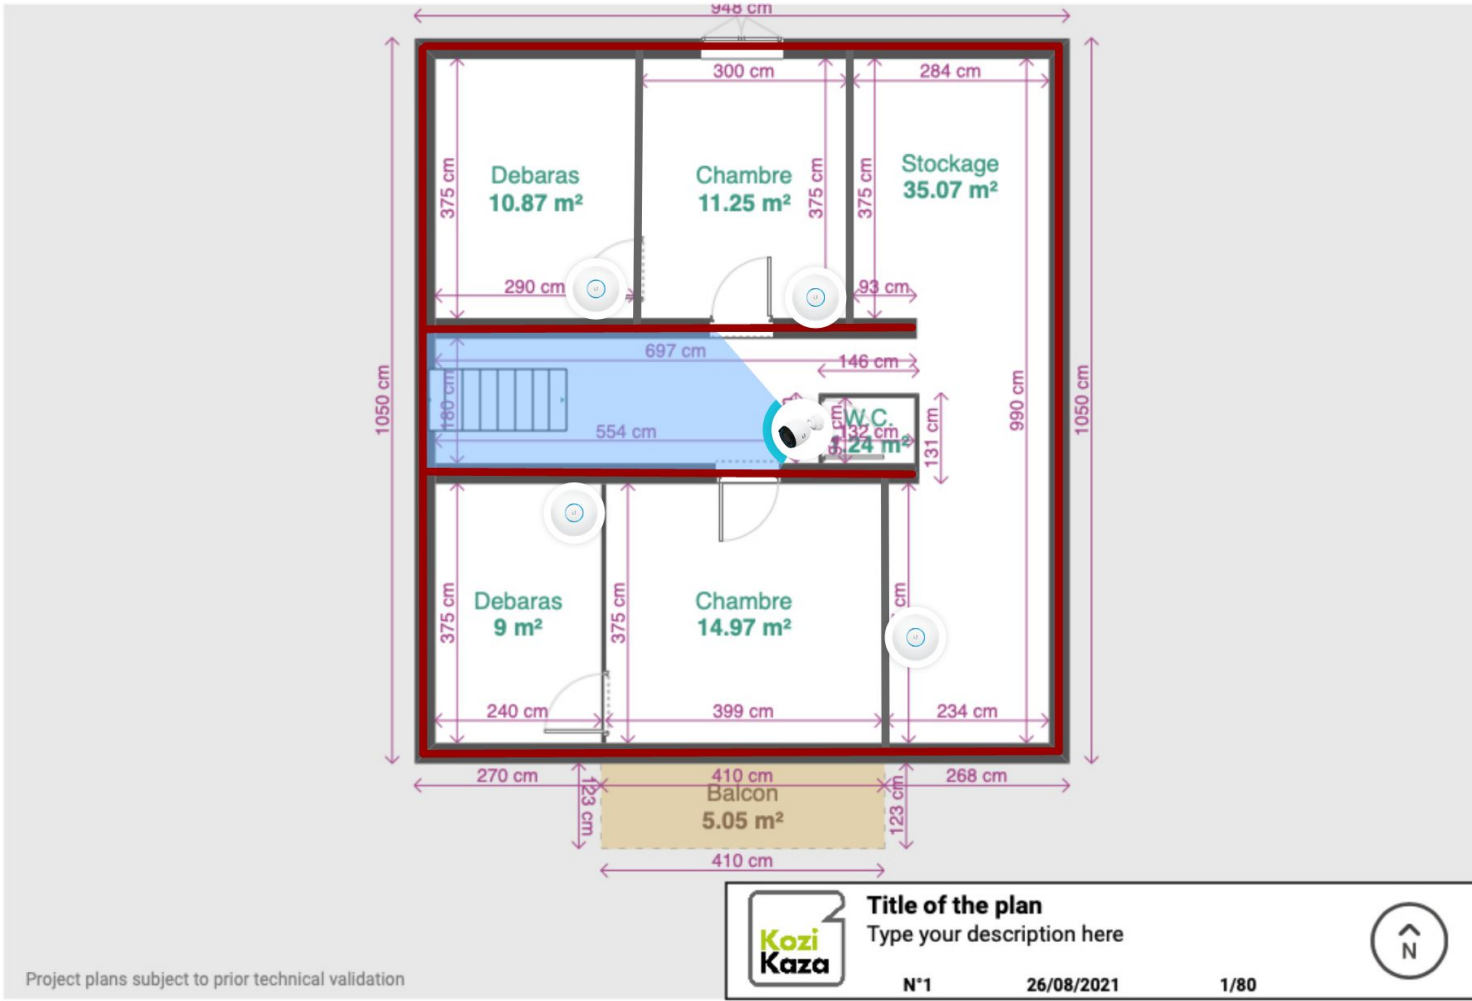

Project plans subject to prior technical validation

Kozi Kaza Title of the plan
Type your description here

N°1 26/08/2021 1/72

rdc Estimated Video Surveillance Coverage

rdc+1 Layout

rdc+1 Estimated 2.4 GHz WiFi Coverage

Project plans subject to prior technical validation

Kozi Kaza Title of the plan
Type your description here

N°1 26/08/2021 1/80

rdc+1 Estimated 5 GHz WiFi Coverage

Project plans subject to prior technical validation

Kozi Kaza Title of the plan
Type your description here

N°1 26/08/2021 1/80

rdc+1 Estimated Video Surveillance Coverage

rdc-1 Layout

rdc-1 Estimated 2.4 GHz WiFi Coverage

rdc-1 Estimated 5 GHz WiFi Coverage