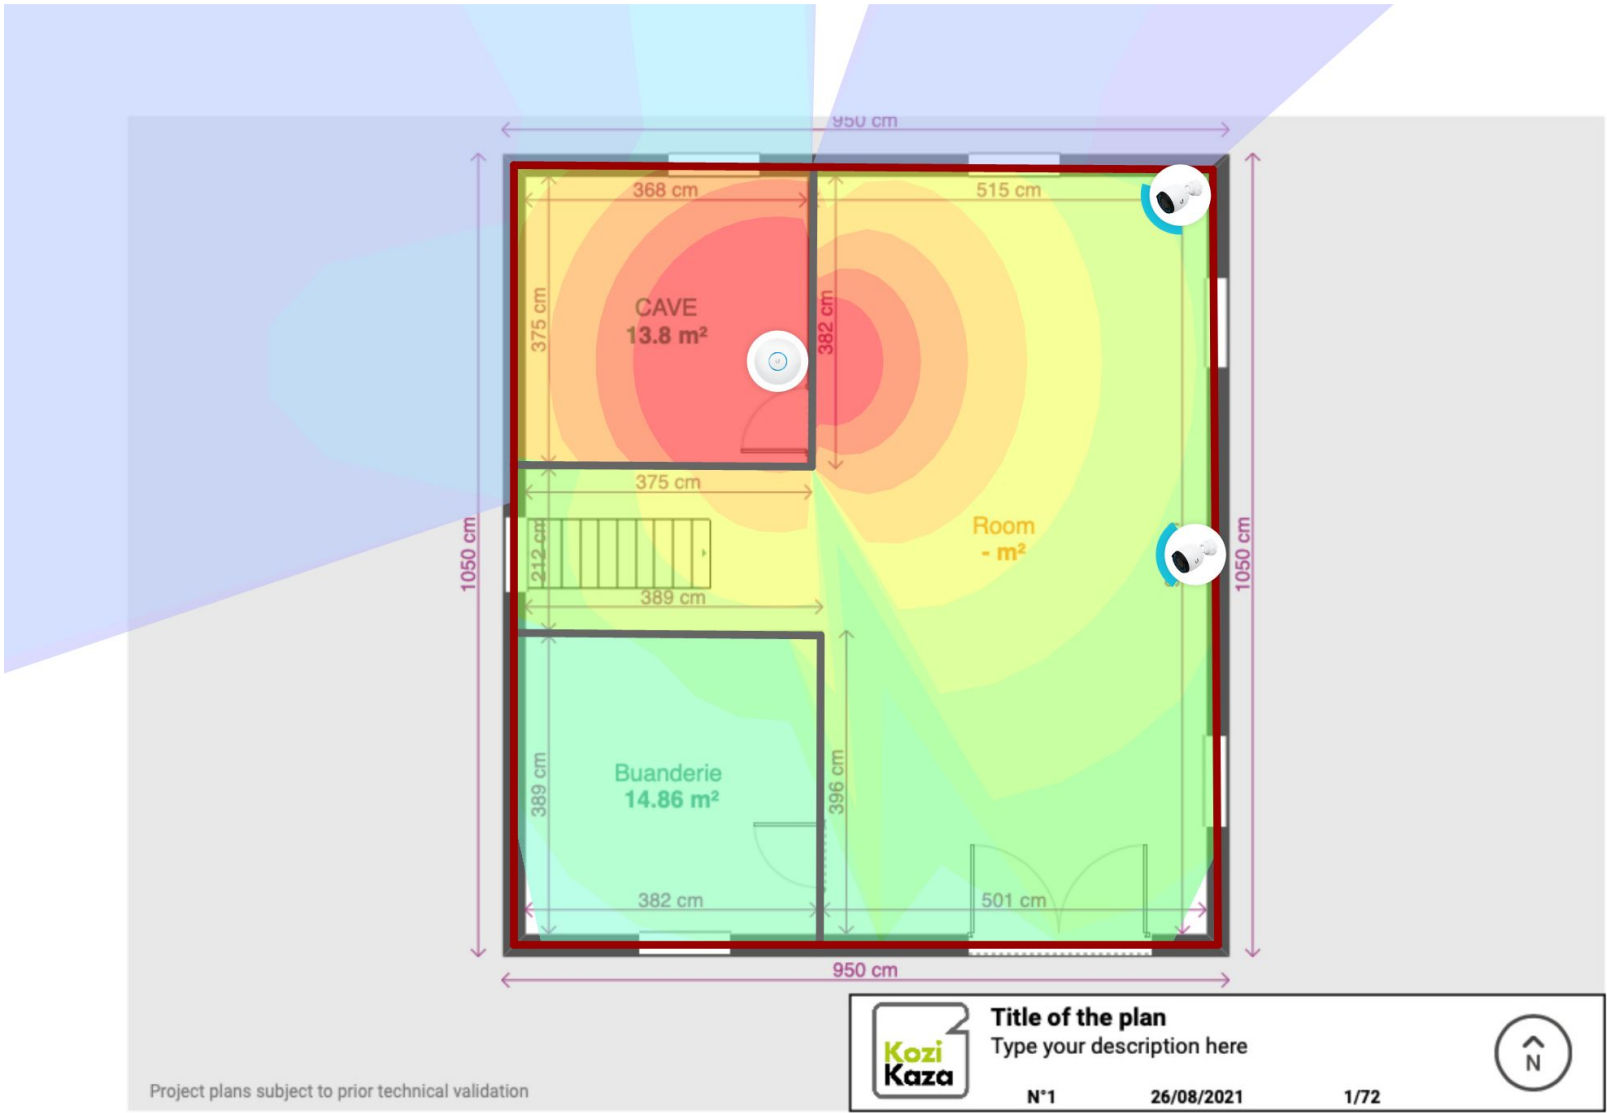

Kozi Kaza Title of the plan
Type your description here

N°1 26/08/2021 1/80

rdc+1 Estimated Video Surveillance Coverage

rdc-1 Layout

rdc-1 Estimated 2.4 GHz WiFi Coverage

rdc-1 Estimated 5 GHz WiFi Coverage

rdc-1 Estimated Video Surveillance Coverage