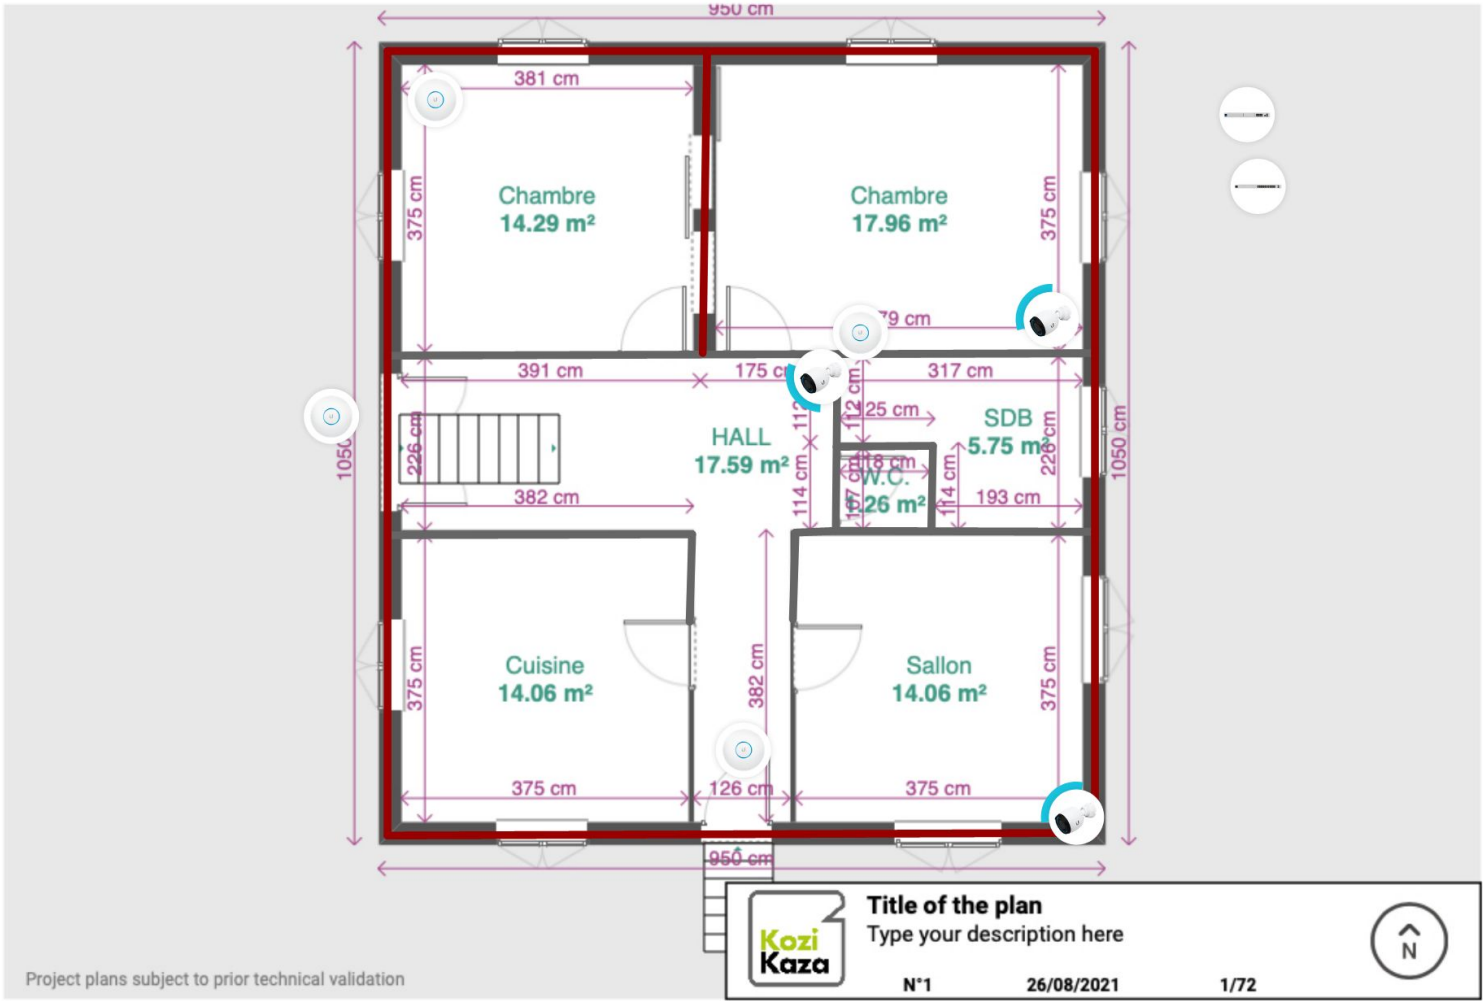

rdc Layout

rdc Estimated 2.4 GHz WiFi Coverage

Project plans subject to prior technical validation

Kozi Kaza Title of the plan
Type your description here

N°1 26/08/2021 1/72

rdc Estimated 5 GHz WiFi Coverage

Project plans subject to prior technical validation

Kozi Kaza Title of the plan
Type your description here

N°1 26/08/2021 1/72

rdc Estimated Video Surveillance Coverage

rdc+1 Layout

rdc+1 Estimated 2.4 GHz WiFi Coverage

Project plans subject to prior technical validation

Kozi Kaza Title of the plan
Type your description here

N°1 26/08/2021 1/80

rdc+1 Estimated 5 GHz WiFi Coverage

Project plans subject to prior technical validation

Kozi Kaza Title of the plan
Type your description here

N°1 26/08/2021 1/80

rdc+1 Estimated Video Surveillance Coverage

rdc-1 Layout

rdc-1 Estimated 2.4 GHz WiFi Coverage

rdc-1 Estimated 5 GHz WiFi Coverage