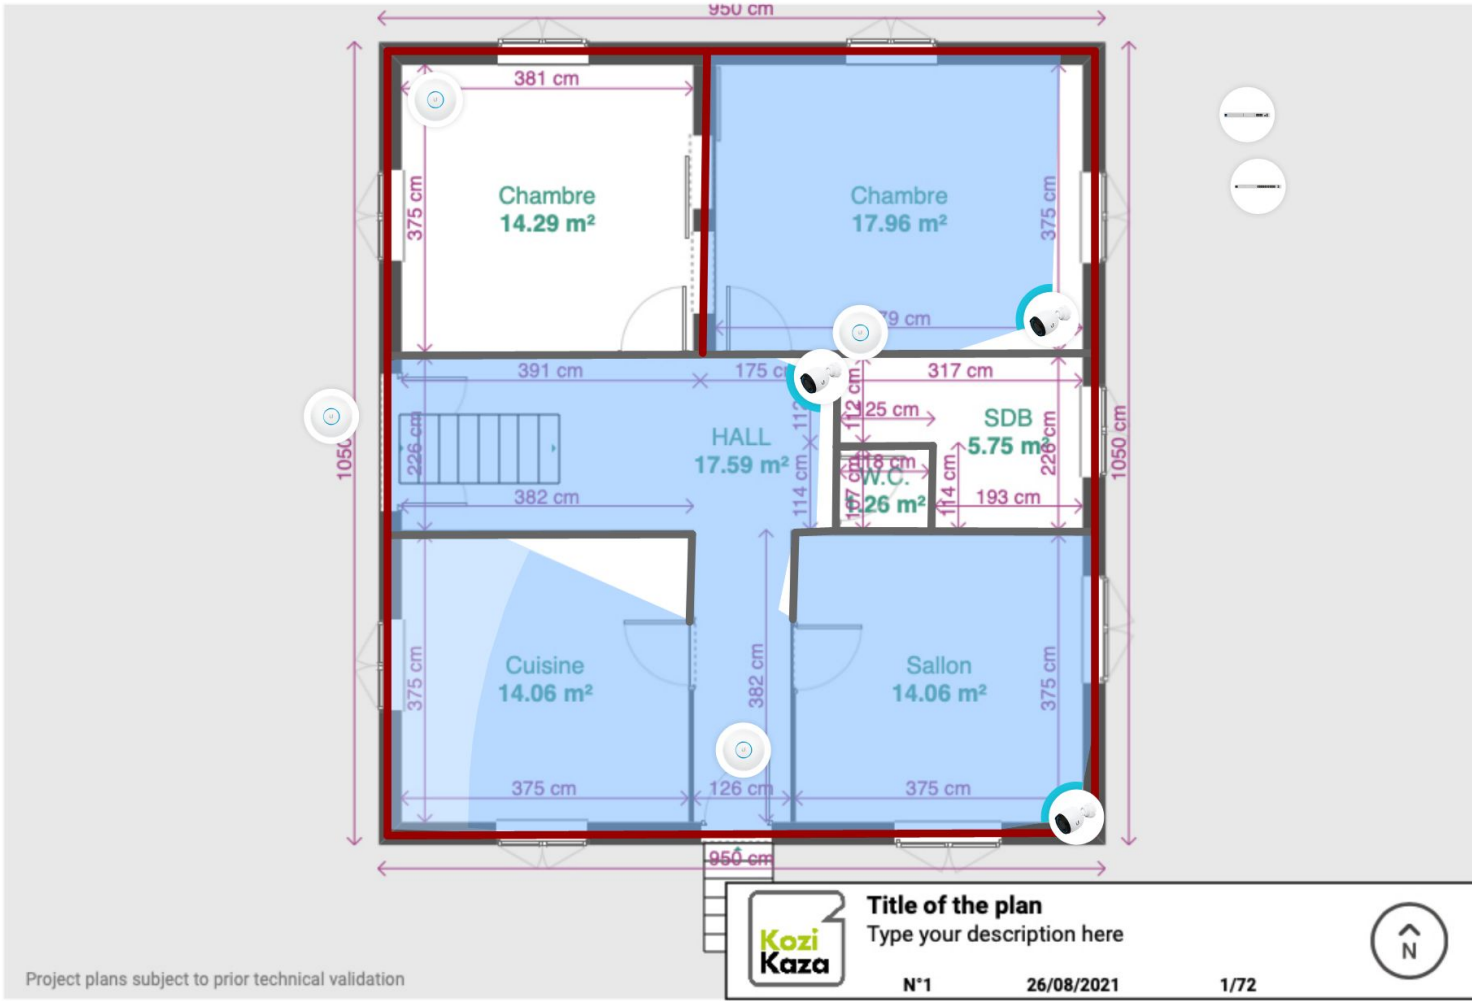

rdc Layout

rdc Estimated 2.4 GHz WiFi Coverage

Project plans subject to prior technical validation

Kozi Kaza Title of the plan
Type your description here

N°1 26/08/2021 1/72

rdc Estimated 5 GHz WiFi Coverage

Project plans subject to prior technical validation

Kozi Kaza Title of the plan
Type your description here

N°1 26/08/2021 1/72

rdc Estimated Video Surveillance Coverage

rdc+1 Layout

rdc+1 Estimated 2.4 GHz WiFi Coverage

Project plans subject to prior technical validation

Kozi Kaza Title of the plan
Type your description here

N°1 26/08/2021 1/80

rdc+1 Estimated 5 GHz WiFi Coverage

Project plans subject to prior technical validation

Kozi Kaza Title of the plan
Type your description here

N°1 26/08/2021 1/80

rdc+1 Estimated Video Surveillance Coverage

rdc-1 Layout

rdc-1 Estimated 2.4 GHz WiFi Coverage

rdc-1 Estimated 5 GHz WiFi Coverage